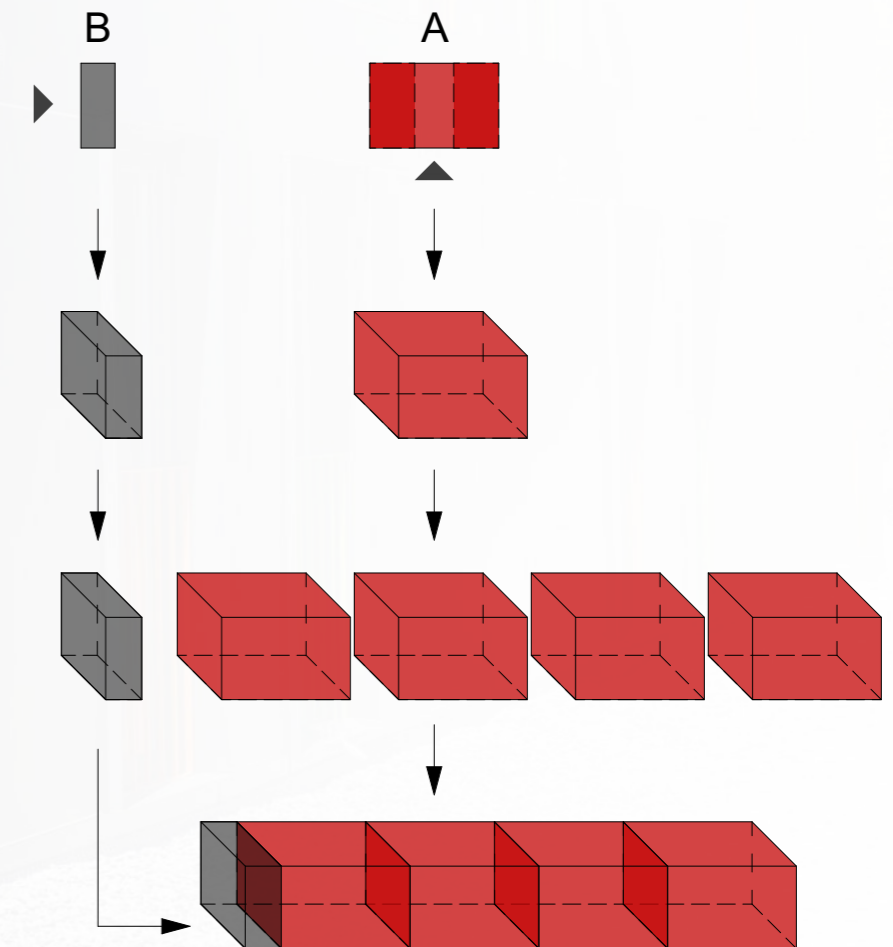

The flexibility of modular solutions allows you to set up your own motel.